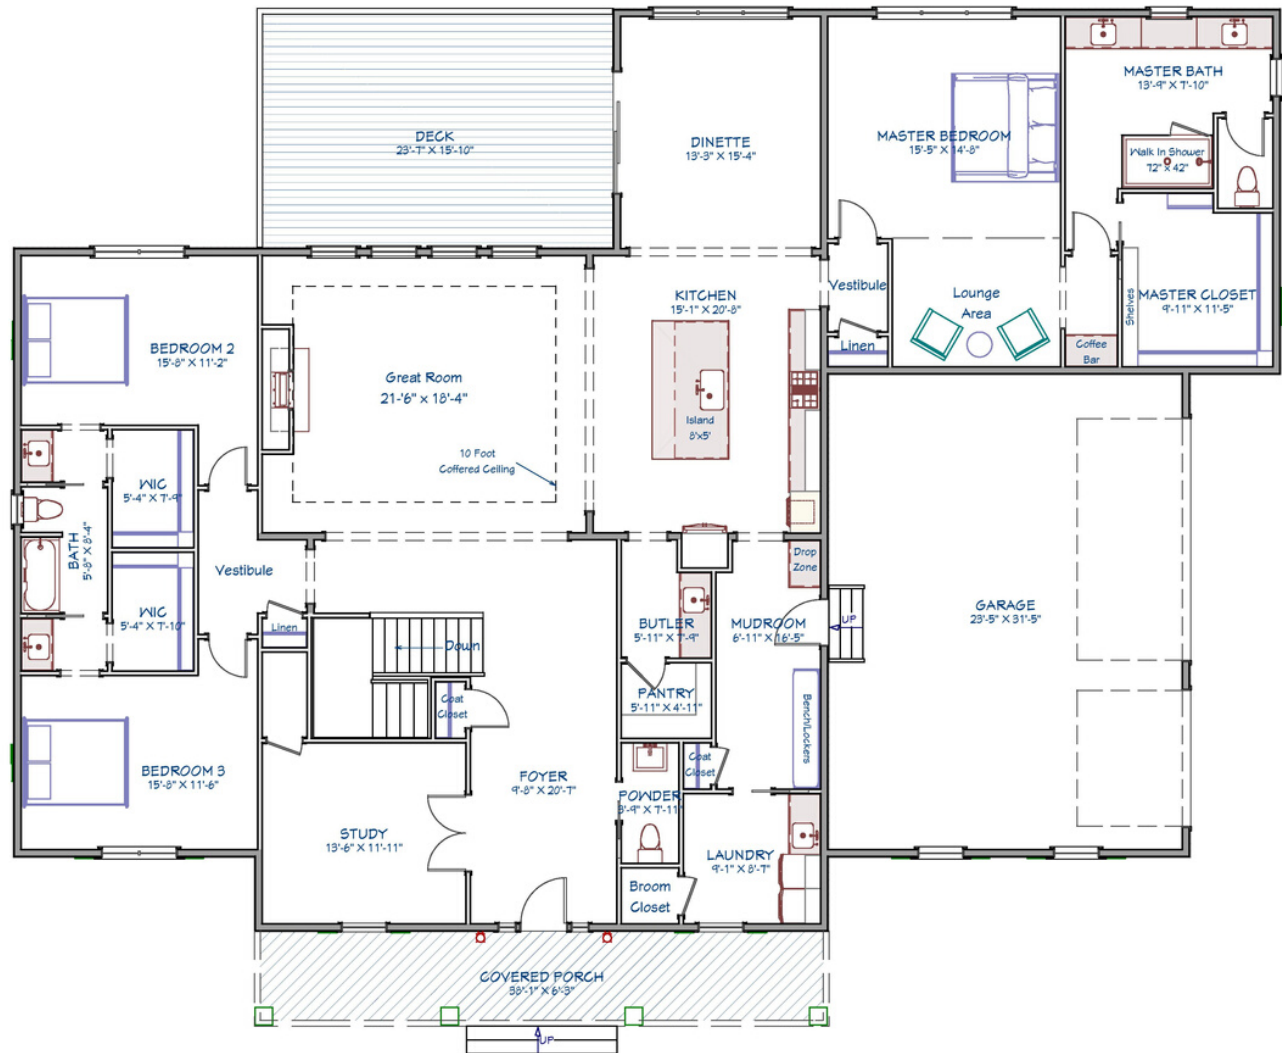

M

M E M M E R

original | timeless | exceptional

7500 ROMAN AVE.
BERKSHIRE FARMS

OFFERED AT \$689,000
3,341 SF SOUTHERN PLANTATION STYLE RANCH

- 3341 SQUARE FEET
- 10' HIGH CUSTOM BEAMED CEILING IN GREAT ROOM
- HICKORY HARDWOOD FLOORS
- PRIVATE MASTER SUITE WITH ADDITIONAL LOUNGE AREA
- LUXURIOUS MASTER BATH WITH CUSTOM TILED WALK IN SHOWER
- SPACIOUS MASTER WALK-IN CLOSET
- 3 BEDROOM 2.5 BATHROOMS
- OVERSIZED 3-CAR GARAGE
- PRIME WALK-OUT LOT IN COVETED BERKSHIRE FARMS
- LANDSCAPE PACKAGE
- AMISH BUILT CUSTOM CABINETRY
- LARGE COVERED FRONT PORCH
- CUSTOM QUARTZ COUNTER TOPS
- KITCHEN AID APPLIANCE PACKAGE
- CUSTOM LIGHTING PACKAGE
- OVERSIZED TIMBERTEC DECK